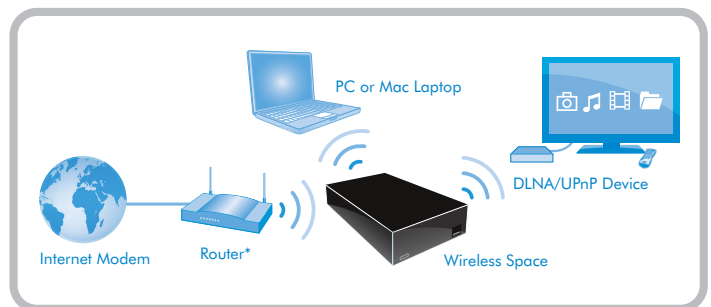

STORE, BACK UP, AND ACCESS ANYWHERE

*The LaCie Wireless Space can also be used as a router.

Item Number	301932	301940
Capacity*	1TB	2TB
Interface	Gigabit Ethernet 10/100/1000 Mbits*** Wi-Fi b/g/n 2.4 Ghz 3 x USB 2.0 Host	
Dimensions (WxDxH)	117 x 45 x 193 mm / 4.6 x 1.8 x 7.6 in.	
Weight	950 g / 2 lbs.	
Warranty	2-year limited	

*1TB (Terabyte) = 1000GB. 1GB = 1,000,000,000 bytes. Total accessible capacity varies depending upon operating environment (typically 10-15% less).

**Calculations are based on 3MB/photo, 3MB/three-minute MP3 song, and 700MB/movie encoded in MPEG-4 or equivalent codec.

***Transfer rates depend on file sizes and formats, LAN configuration and other factors. Typical transfer rate in wired Gigabit Ethernet network can be up to 65MB/s.

© 2010, LaCie. The LaCie logo is a trademark of LaCie. Other product and brand names mentioned herein may be trademarks or registered trademarks of their respective owners. Specifications and appearance are given as guidelines and are subject to change without notice.
www.lacie.com

100331