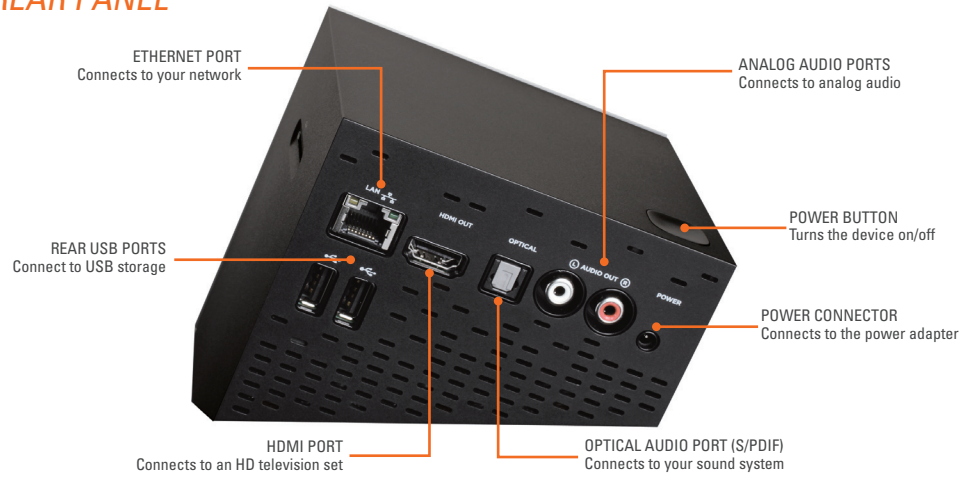

EASY TO SET UP AND EASIER TO USE

Wireless N support and an easy-to-connect HDMI interface help to eliminate the typical jumble of unsightly cables. Just plug in the power, connect it to your TV, and the Boxee Box is ready to go. Boxee's famous 10-foot interface, specially designed for HDTV screens, makes it easy to control your Boxee experience from the comfort of your couch. Effortlessly browse the web and enter text using the QWERTY keyboard on the back of the remote.

WHAT THIS PRODUCT DOES

The Boxee Box (DSM-380) provides an easy way to bring multimedia to your television. Simply connect the Boxee Box to the Internet using a wireless or wired connection. Plug in the HDMI cable, and off you go. Boxee's 10-foot user interface allows you to comfortably browse through content from the comfort of your couch. Boxee provides access to content from a wide variety of online sources.

KEY FEATURES

- Wireless N capability
- Remote with 4-way navigation and QWERTY keypad
- 2 USB ports
- SD card slot
- HDMI port
- Support for major formats including: Adobe Flash 10.1, H.264, and MP3
- Intel Atom CE4100 processor

YOUR NETWORK SETUP

FRONT PANEL

REAR PANEL

REMOTE CONTROL

WHAT IS BOXEE?

Boxee is the best way to watch movies, TV shows and clips from the Internet on your TV. Boxee includes free plugins from various Internet sources such as YouTube, Netflix¹, Pandora, Last.fm, and more. Select the content you want to view and instantly stream it to your TV.