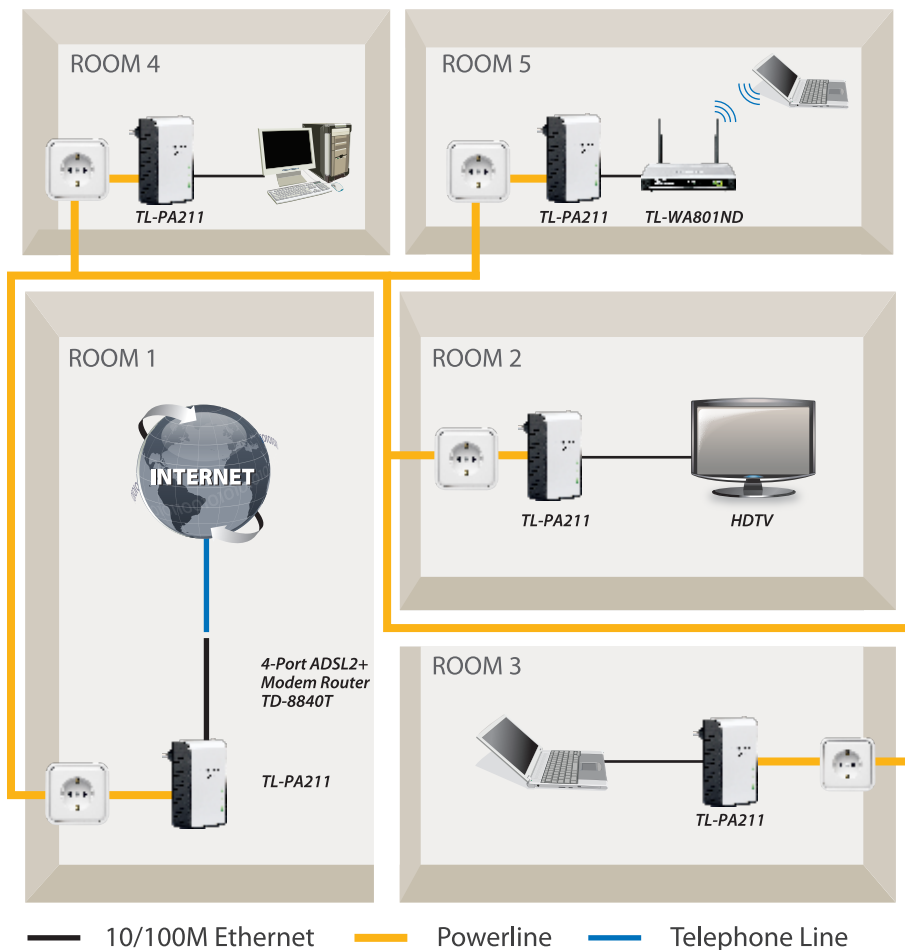

AV200 Mini Powerline Adapter Starter Kit

TL-PA211KIT

Up to 200Mbps data rate,
ideal for HD video streaming

Use existing electrical wires,
no new wires and drilling required

Simply Plug and Play,
setup in seconds

Description:

The TP-LINK Mini Powerline Adapter TL-PA211 takes advantage of your home's existing power line into a high-speed network. No additional wires required, no configuration required, user can simply plug the powerline adapters into existing power sockets and establish networking infrastructure in a flash. With advanced HomePlug AV technology, TL-PA211 provides you with stable high speeds of up to 200Mbps, far beyond normal 11g wireless speeds, you can now use data, voice, online gaming, and HD Video streaming simultaneously. Moreover, when there is no Ethernet Link, it will automatically switch from its regular "working" mode to "standby" mode that reduces energy consumption by over 65%.

* The utility supports Windows XP/ Vista /7 operating system for the present

Diagram:

Features:

- Deliver up to 200Mbps over electrical wires, ideal for HD video streaming
- Super Mini Size with a total new outward
- No new wires or drilling required, just using existing electrical wires
- No setup required, simply plug and play
- Turn every power socket into a LAN port
- Up to 300 meters range over the household power circuit for better performance through walls or across floors
- Up to 300 meters range over the household power circuit for better performance through walls or across floors
- Patented Power-Saving Mode automatically reduces power consumption by up to 65%*
- 128-bit AES encryption easily at a push of "Pair" Button
- Built-in QoS assures the performance of VoIP/IPTV streaming and on-line gaming
- Supports IGMP managed multicast IP transmission, optimizes IPTV streaming
- A wide range of plug type including EU, UK, AU and US