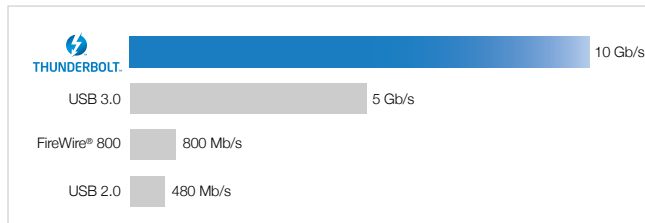

Stated transfer rates for Thunderbolt, FireWire, and USB 3.0 and USB 2.0 are based on published specifications from Intel®, Apple® and USB.org. Actual transfer rates will differ significantly based on system configuration. Performance testing by WD resulted in an average actual transfer rate for Thunderbolt of >250 MB/s on 6 TB systems and >225 MB/s on 4 TB systems.

Product Specifications

INTERFACE

Thunderbolt (x2)

DIMENSIONS

Height: 6.5 in (165 mm)
Depth: 6.2 in (157 mm)
Width: 3.9 in (99 mm)
Weight: 4 TB 4.73 lb (2.15 kg)
6 TB 4.98 lb (2.26 kg)

SYSTEM COMPATIBILITY

Mac OS® X 10.6.8 or higher

CAPACITIES AND MODELS

4 TB WDBUPB0040JSL
6 TB WDBUPB0060JSL

PACKAGE CONTENTS

Dual-drive storage system with two Thunderbolt ports
AC adapter
WD Drive Utilities software
Quick install guide
(Thunderbolt cable sold separately)

LIMITED WARRANTY

3 years Worldwide

OPERATING SPECS

Data transfer rate¹: Thunderbolt 10 Gb/s (maximum)
Operating temperature: 5°C to 35°C
Non-op. temperature: -20°C to 65°C

¹ A Thunderbolt host and Thunderbolt certified cable are required to obtain maximum Thunderbolt transfer rates. Thunderbolt cable sold separately.

As used for storage capacity, one terabyte (TB) = one trillion bytes. Total accessible capacity varies depending on operating environment. As used for transfer rate or interface, megabyte per second (MB/s) = one million bytes per second, and gigabit per second (Gb/s) = one billion bits per second.

4178-705323-A01 Mar 2012