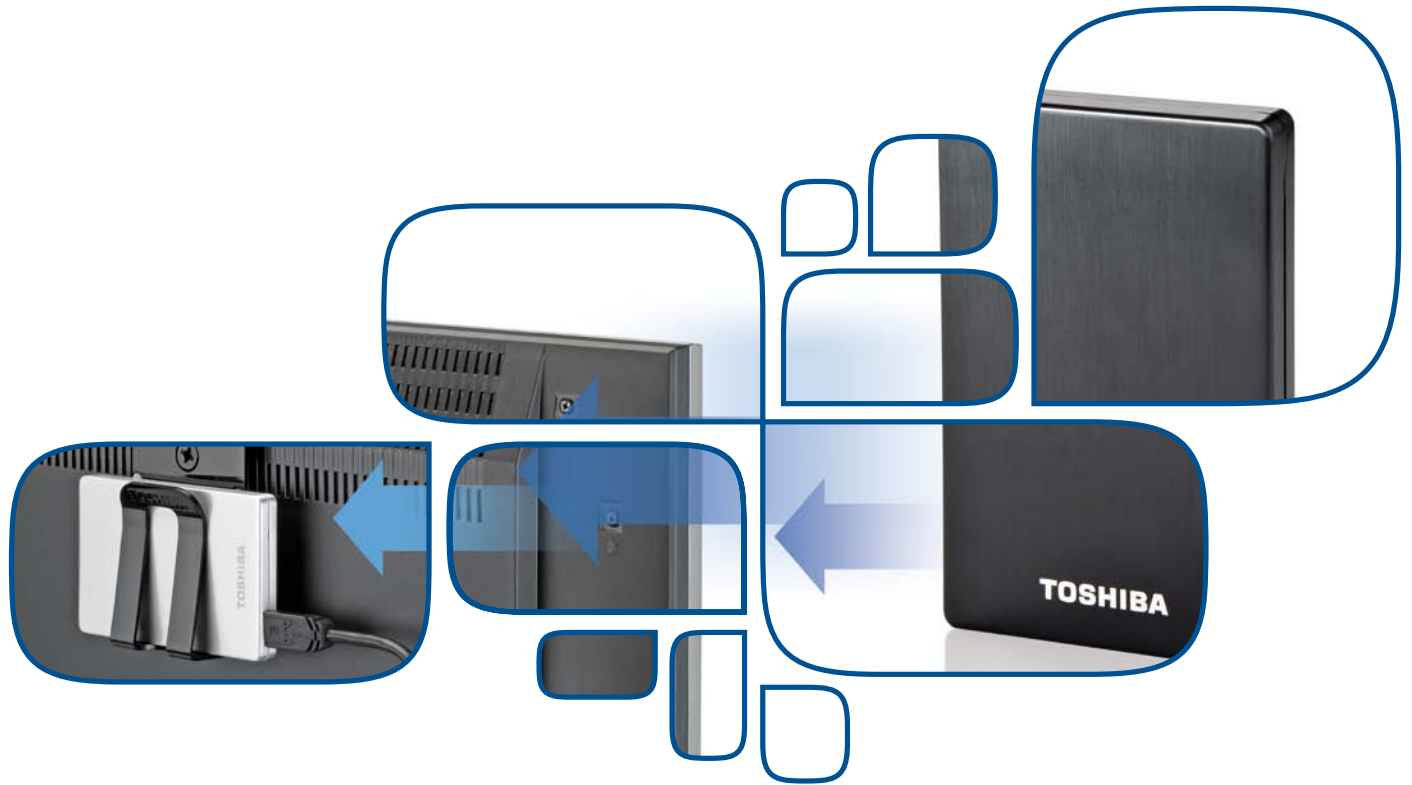

## ▶ ENJOY THE VIEW

Get a clean view of all your recorded TV shows with the 1 TB STOR.E ALU TV KIT from Toshiba. It's a 2.5" 1 TB hard disk with plenty of recording space. It comes pre-formatted (FAT 32), so you just plug the 1 metre cable into the USB port on your TV or set-top box and off you go.

The robust aluminium casing mounts elegantly on the back wall of your TV, keeping the cable and drive out of sight. So if you have a TV or set-top box that supports USB recording, you can record all your shows and movies and still keep your living room neat.