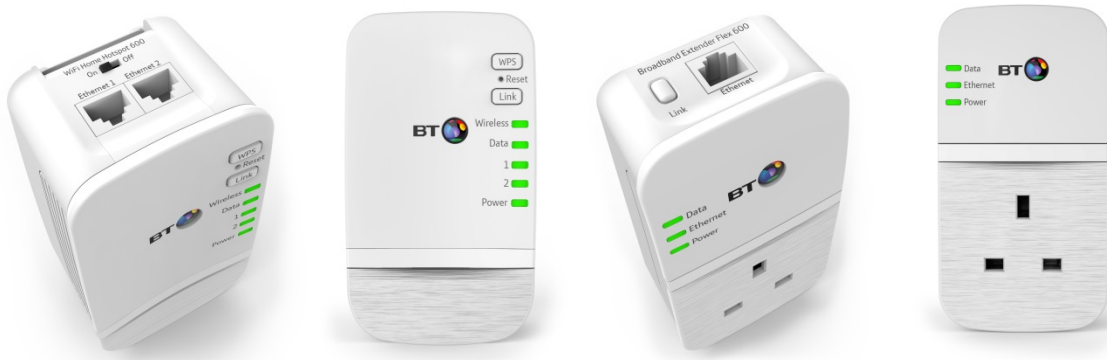

Product Specification

System requirements

- Works with any operating system

Other features

- Guest Hotspot with its own key
- Web configuration interface
- Easy pull-out wireless settings card

Security

- Hotspot: WEP 128/64 (40) bit open, WPA (TKIP), WPA2 (AES), WPA+WPA2
- Extender Flex: 128 bit AES

Standards

- Hotspot: 802.11b/g/n (2.5GHz)
- Extender Flex: Homeplug AV

Data rate

- Hotspot: Up to 300 Mbps
- Extender Flex: Up to 600 Mbps*

Package content

- Wi-Fi Home Hotspot Plus 600
- Broadband Extender Flex 600
- Ethernet Cable
- Quick Start Guide

Power Supply

- 230V $\pm$ 15%, 50Hz $\pm$ 3%

Lights

- Hotspot: Wireless (Red & Green), Power, Data, Ethernet 1-2 (Green)
- Extender Flex: Power, Ethernet (Green) Data (Tri-colour)

Buttons

- Hotspot: Power (On/Off), WPS, Link Reset (Pinhole)
- Extender Flex: Link

Ports

- Hotspot: 2 x RJ45 (IEEE 802.3 10/100 Mbps)
- Extender Flex: RJ45 (IEEE 802.3 10/100 Mbps)

Max HomePlug Nodes

- 16

Environment

- Operating Temp: 0 to 40°C
- Operating Humidity: 10% to 85%

Power consumption

- Hotspot: 5.2W Operation
- Extender Flex: 2.6 W Operation, 2.0 W Idle, 0.4 W Power saving mode

Weight & dimensions

- Hotspot: 193 g, 11.65 x 6.69 x 8.15 cm
- Extender Flex: 201 g, 12.6 x 6.6 x 7.8 cm

*Maximum theoretical phy rate for this technology.