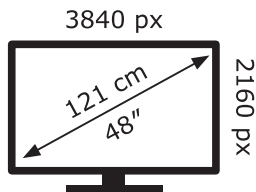

LG Electronics

OLED48A26LA

**65** kWh/1000h

ABCDEF**G**

**117** kWh/1000h

2019/2013